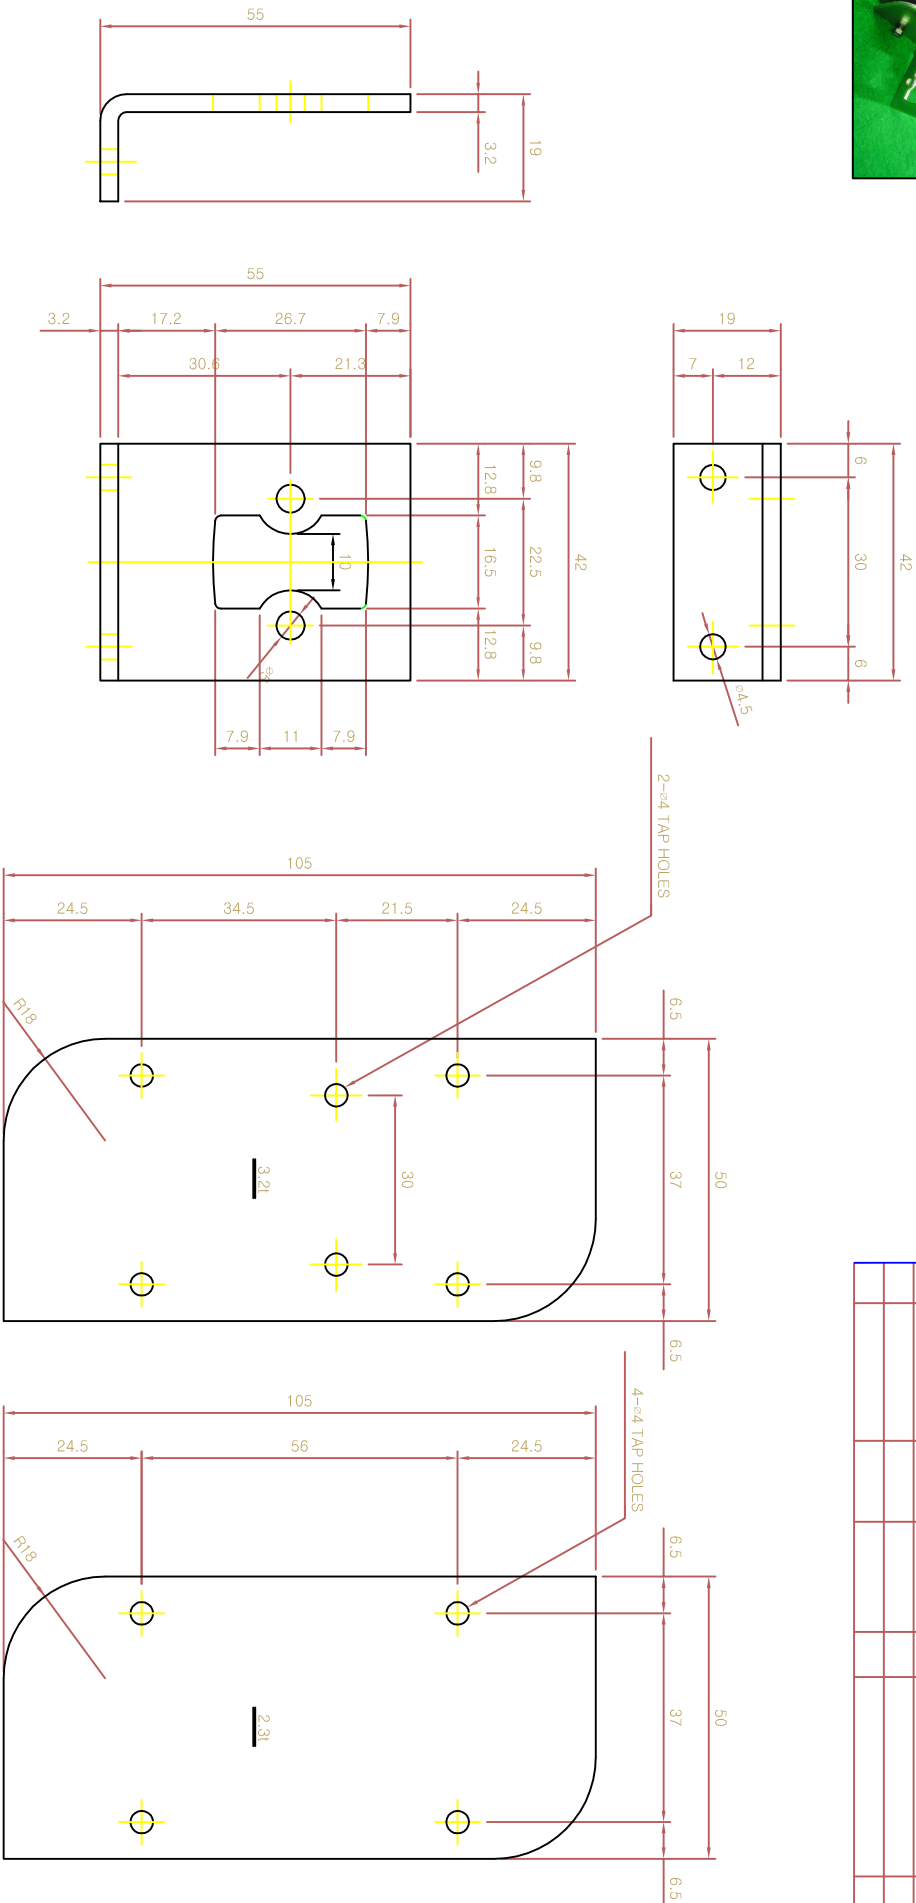

DWG. NO.

NO.	DESCRIPTION	MAT'L	DWG. No.	Q'TY	SIZE	REMARK
	BRACKET LARGE					
1	BRACKET-1			1	42x68x3.2t	
2	BRACKET-1			1	50x105x3.2t	
3	BRACKET-1			1	50x105x2.3t	

DETAIL - ①

DETAIL - ②

DETAIL - ③

NOTE

1. 전연 이연도금

<p>동인산업 (주) 동인산업 DONG IN INDUSTRIAL CO., LTD.</p>		<p>7778</p>		<p>PRODUCT</p> <p>LIMIT SWITCH</p>	
SCALE	1 / 1	DATE	2000. 11.	<p>DRG. NAME</p> <p>BRACKET LARGE</p>	
DRAWN BY	DESIGNED APPROVED BY	APPROVED BY	APPROVED BY	<p>DRG. NO.</p> <p>DI - B R A - 0 2</p>	
<p>MODEL NAME</p>				<p>SHEET</p> <p>A3</p>	